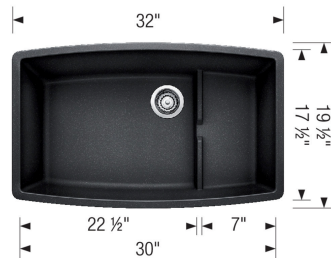

PERFORMA CASCADE SILGRANIT

Sink Specifications

Color	SKU
Café	440063
Anthracite	440064
Biscuit	440065
White	440066
Metallic Gray	440067
Truffle	441291
Cinder	441476
Concrete Gray	442733
Coal Black	442936

Design and Planning Tips

- Min cabinet size: 36 in
- Bowl depth: 10 in (254.0 mm)

What is included:
Installation instructions
Cut-out template
Limited Lifetime Warranty

Undermount installation only
Minimum cabinet size: 36"
Cut-out Dimensions:
Cut-out Length: 30.25"
Cut-out Width: 17.75"
Cut-out Below Counter Depth: 10.79"
Sink Bowl Dimensions:
Sink Bowl Length (left-to-right): 30"
Sink Bowl Width (front-to-back): 15.5"
Sink Bowl Depth: 10"